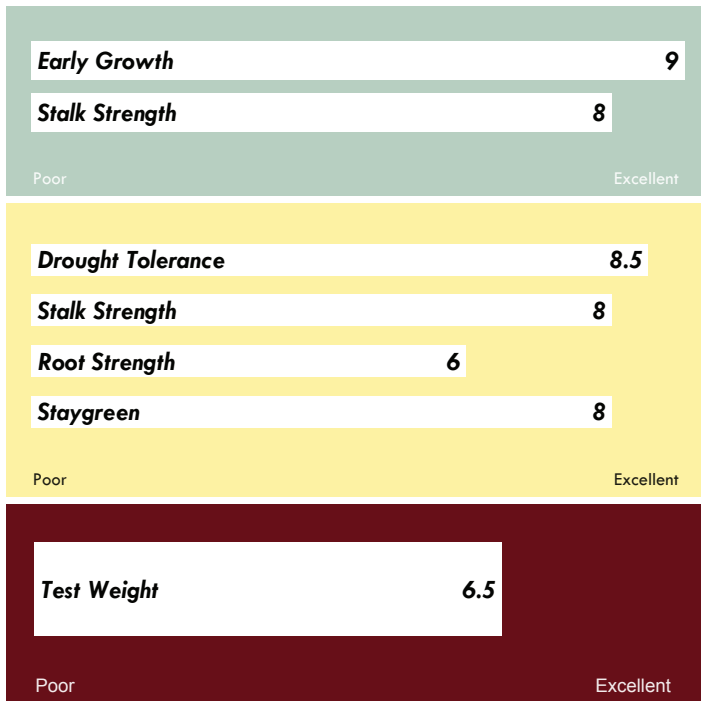

AV 8626HXRR

114 Day Relative Maturity

- New HERCULEX® I Insect Protection with dual herbicide resistances
- Healthy, intact plants with large, flexing, girthy ears
- Adapts well to medium and medium high populations
- Wide adaptation over soil types, irrigated and dryland conditions
- Robust plant type with proven, consistent, industry leading yields

Agronomics