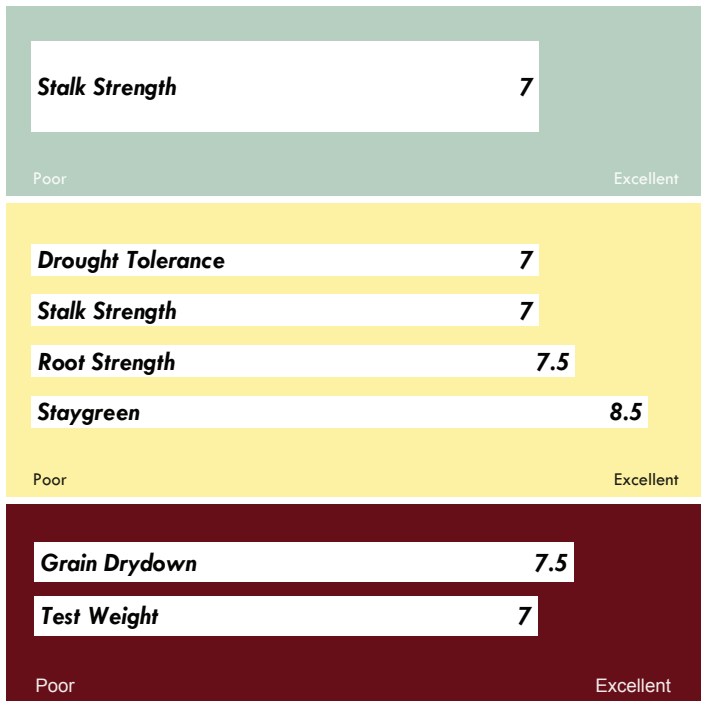

R8950™* brand

115 Day Relative Maturity

- ◆ High yield, full season refuge option with Roundup® herbicide tolerance
- ◆ Tall, robust, healthy plants loaded with top end grain yields
- ◆ Best positioned on good soils with high yield potential and adequate moisture
- ◆ High quality grain with very good test weight on long, moderate flex ears
- ◆ Widely adapted, full season top grain and silage yields...this is the one to beat!

Agronomics

Management Recommendations

High Input Management	++++
Low Input Management	++
Corn after Corn	++++
No Till/Limited Tillage	+++
Delayed Harvest	+++
Silage Use	++++
Less Than Optimum Pop.	+
Optimum Pop.	30,000 - 34,000
More Than Optimum Pop.	+++

++++ = excellent, +++ = very good, ++ = good, + = fair

Characteristics

Husk Cover	Full
Plant Height	Tall
Ear Height	Medium High
Leaf Attitude	Semi Upright
Ear Type	Moderate Flex
Kernel Rows	14 - 16
Cob Color	Red