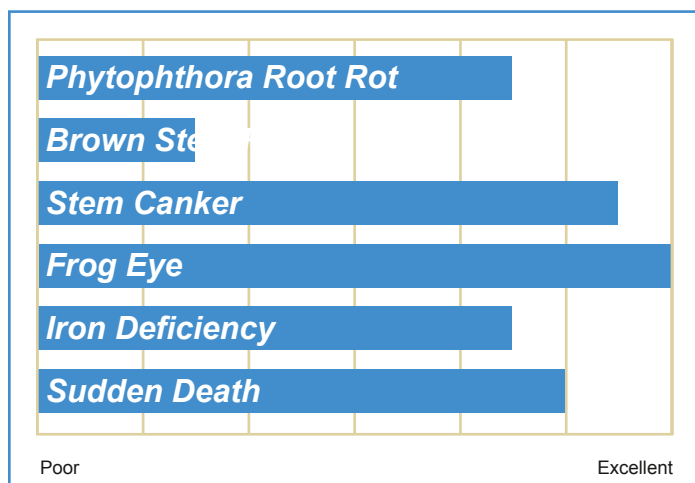

AV 46J5NRR/STS

4.6 Day Relative Maturity

- ◆ Attractive Mid Group IV maturity SCN product
- ◆ RR/STS stacked product
- ◆ Very good Frog Eye and Sudden Death tolerances
- ◆ Best suited to fertile, productive loams

Characteristics

Plant Height	Medium
Plant Width	MedBush
Flower	Purple
Hilum	Black
Pubescence	Tawny
Pod	Tan

Disease Resistance

Agronomics

Management Recommendations

Irrigation	++++
No Till	+++
Wide Rows	++++
Narrow Rows	++++
Higher Populations	++++
Lower Populations	++++
High Organic	++++
Clay and Variable	++++
Light and Sandy Soils	++