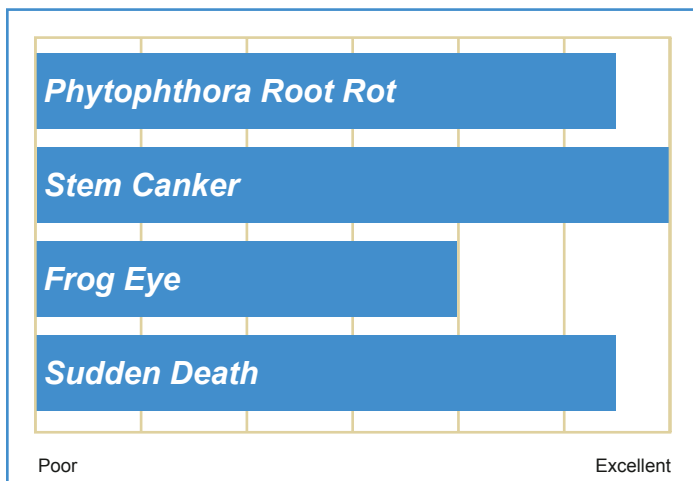

AV 50X6RR

NEW

5.0 Day Relative Maturity

- ◆ Taller indeterminate for Delta clays
- ◆ Excellent Phytophthora field tolerance
- ◆ Resistant to Stem Canker plus a good Sudden Death score
- ◆ Fast emergence and vigorous early growth

Characteristics

Plant Height	MedTall
Plant Width	Medium
Flower	White
Hilum	Buff
Pubescence	Gray
Pod	Tan

Disease Resistance

Agronomics

Management Recommendations

Irrigation	+++
No Till	++++
Wide Rows	++++
Narrow Rows	+++
Higher Populations	NR
Lower Populations	+++
High Organic	NR
Clay and Variable	++++
Light and Sandy Soils	++++